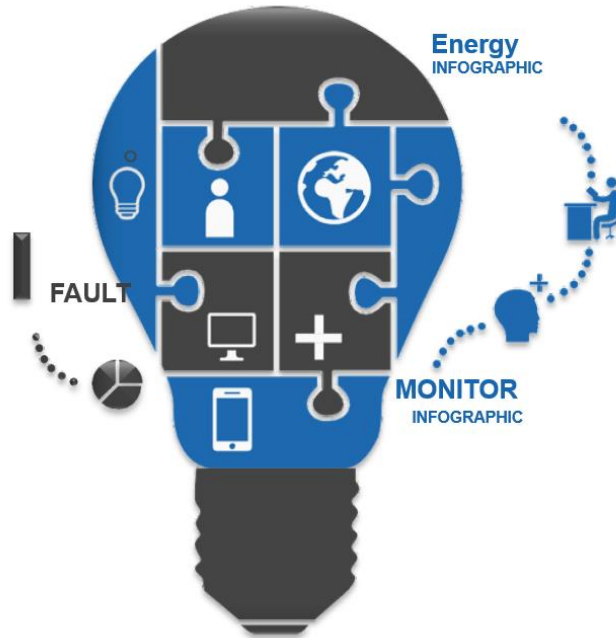

Smart City Main Capabilities