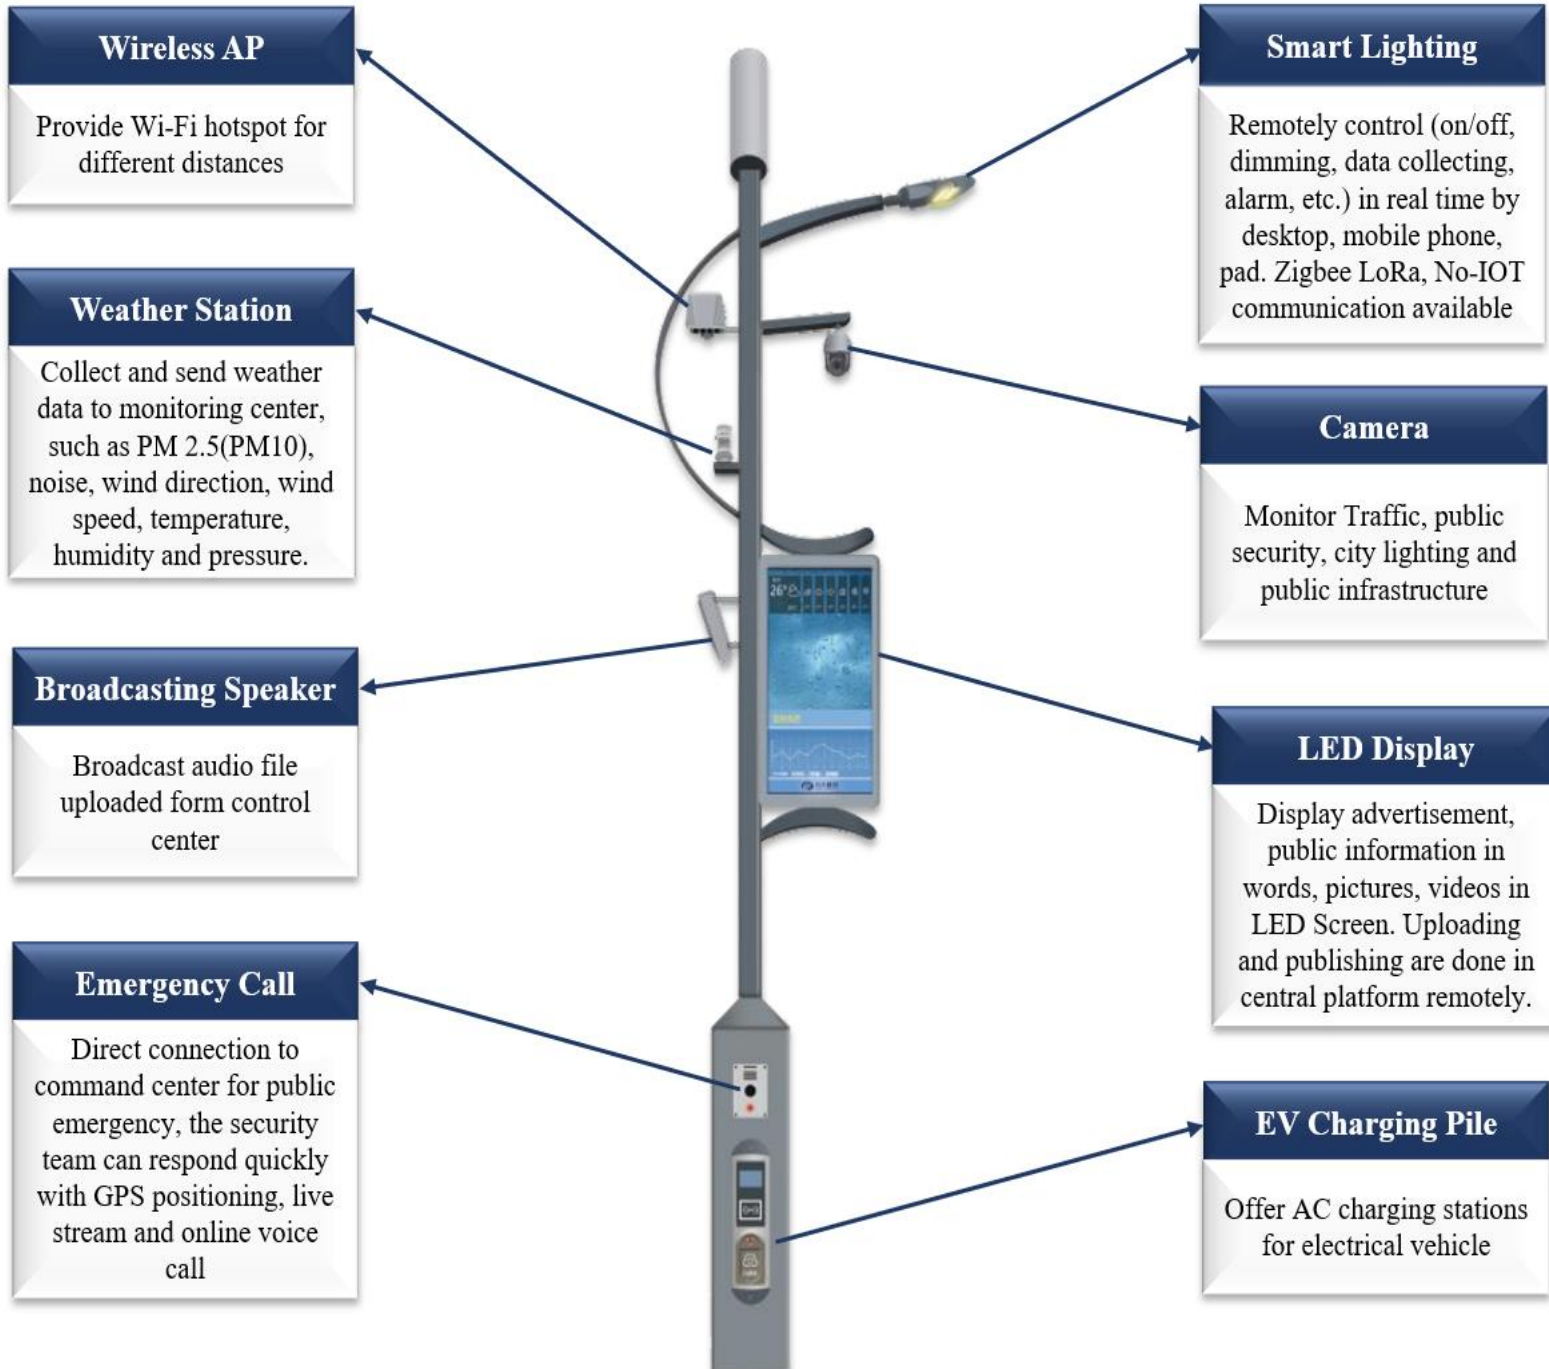

Smart Pole Components