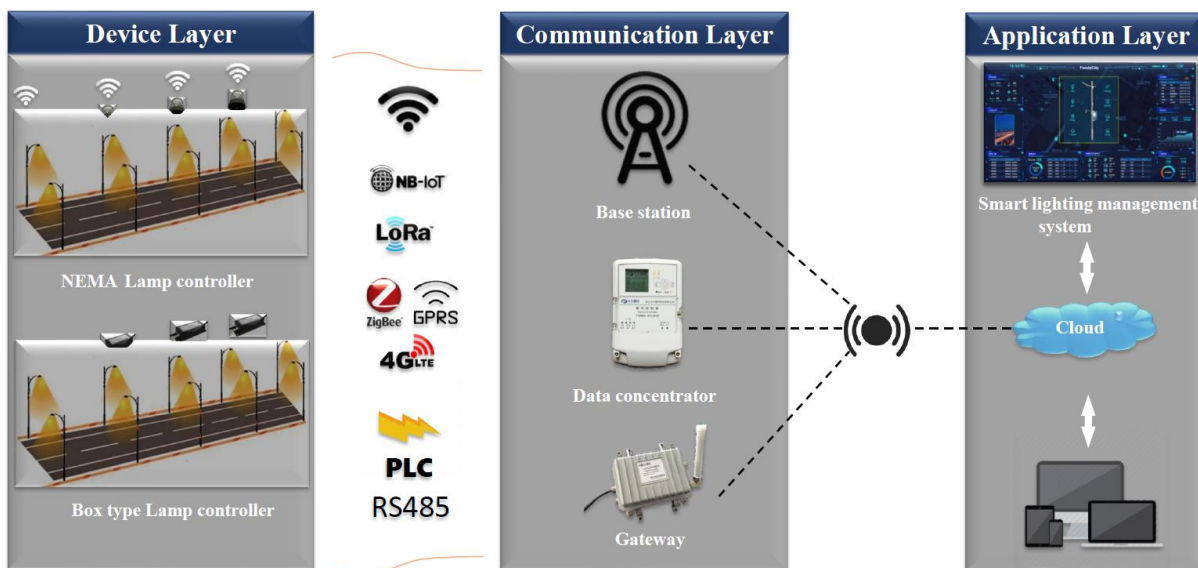

Diagram of Smart City Lighting