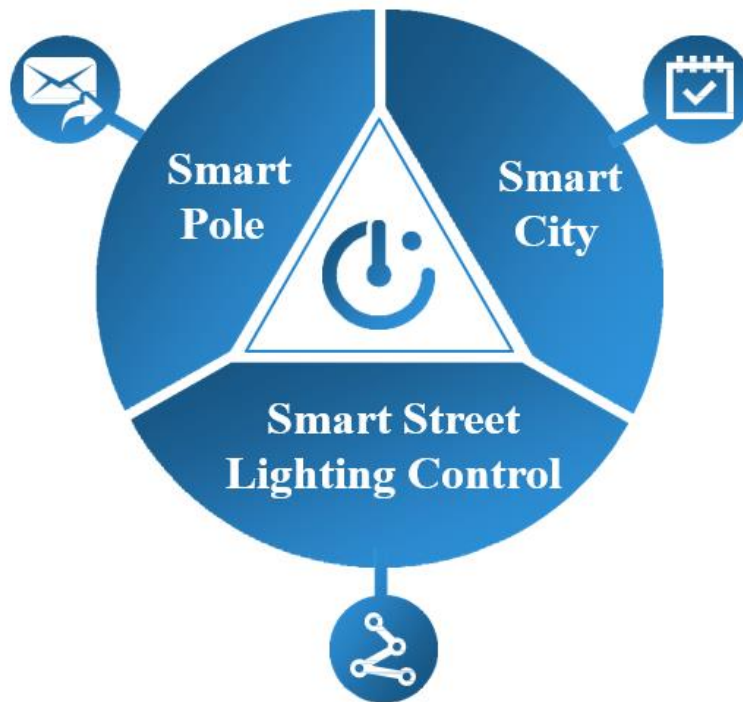

**NEI SMART SOLUTION**

## SMART SOLUTIONS

- ❖ National Electrical Industries is a company that provides professional lighting solutions for smart city construction. We use variety of IoT technology to control street lamps remotely and intelligently. NEI proudly provides cloud platform NEI City, is now the most powerful Central Management System provided.